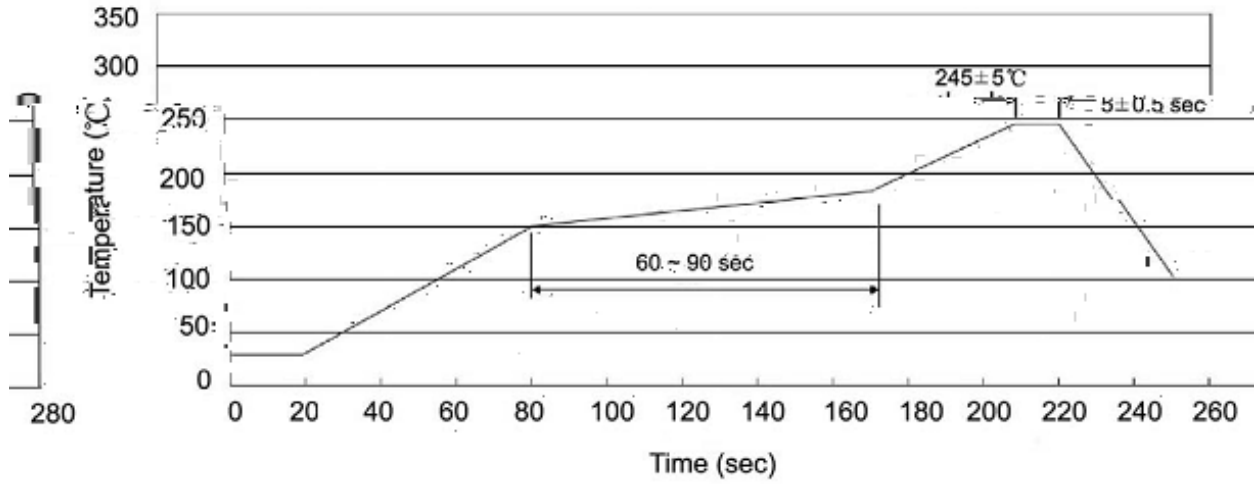

--	--

						Reel	Inner Box	Outer Box
	Units/Reel	Reels/Inner Box	Units/Inner Box	Inner Boxes/Outer Box	Units/Outer Box			
SOD-323	3,000	10	30,000	6	180,000	7 ×8	180×120×180	390×385×205