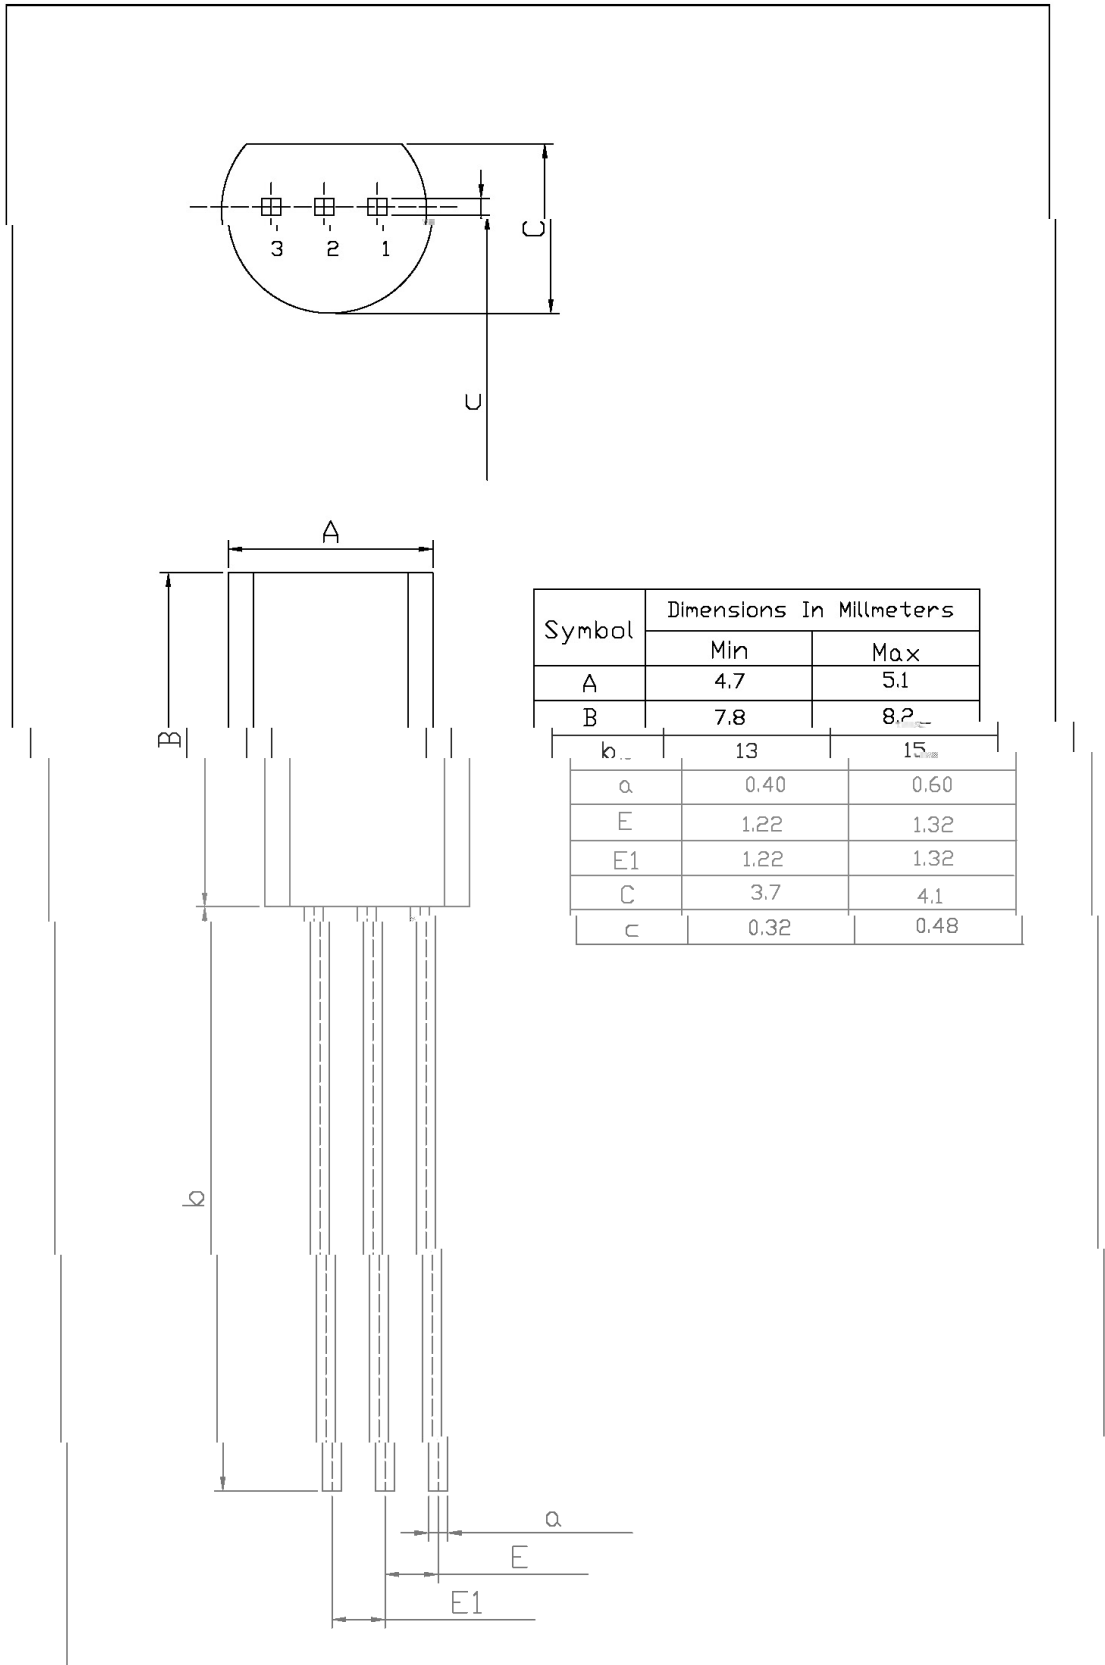

/ Descriptions

/ Features

/ Applications

/ Equivalent Circuit

/ Pinning

/ h_{FE} Classifications & Marking

			°C
			°C

--	--	--	--	--	--	--	--

μ

/ Package Dimensions

TO-92LM

Unit: mm

/ Marking Instructions

	Units/Bag /	Bags/Inner Box /	Units/Inner Box /	Inner Boxes/Outer Box /	Units/Outer Box /	Bag	Inner Box	Outer Box
TO-92LM	1,000	8	8,000	5	40,000	135×190	237×172×102	560×245×195
