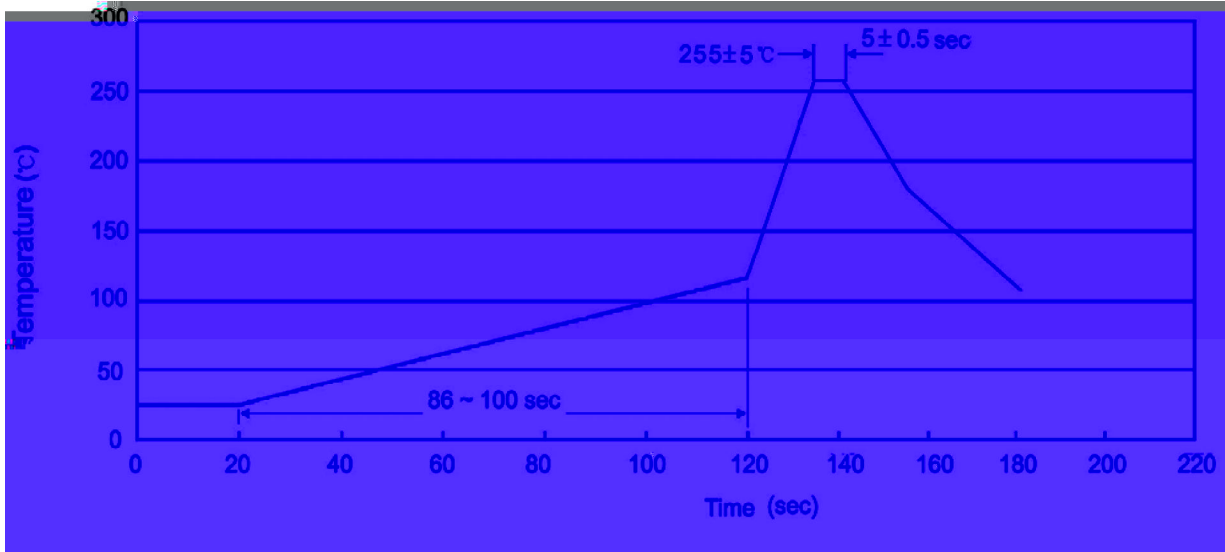

T0-92LM

Unit: mm

						Bag	Inner Box	Outer Box
	Units/Bag	Bags/Inner Box	Units/Inner Box	Inner Boxes/Outer Box	Units/Outer Box			
TO-92LM	1,000	8	8,000	5	40,000	135×190	237×172×102	560×245×195

						Inner Box	Outer Box
	Units/tape	Tape/Inner Box	Rows/Inner Box	Inner Boxes/Outer Box	Units/Outer Box		
TO-92LM	2,500	1	100	10	25,000	328×230×42	480×346×235 547×407×268