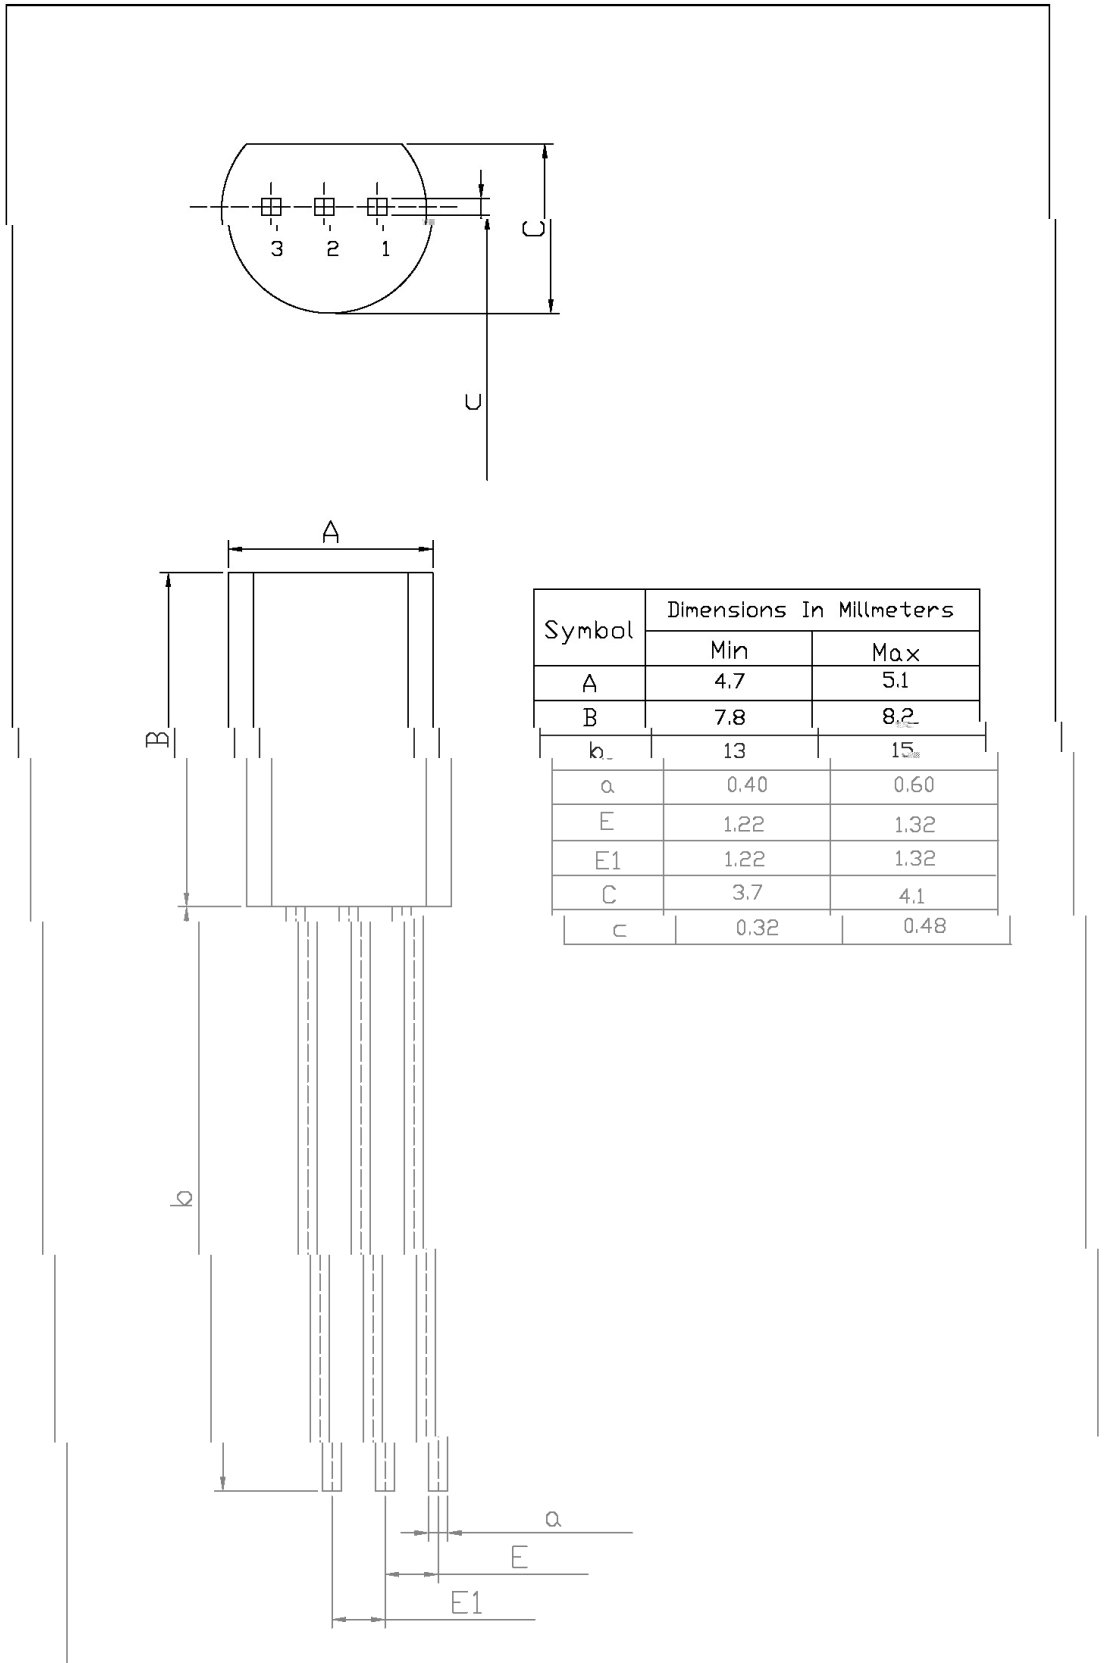

T0-92LM

Unit: mm

						Bag	Inner Box	Outer Box
	Units/Bag	Bags/Inner Box	Units/Inner Box	Inner Boxes/Outer Box	Units/Outer Box			
TO-92LM	1,000	8	8,000	5	40,000	135×190	237×172×102	560×245×195

						Inner Box	Outer Box
	Units/tape	Tape/Inner Box	Rows/Inner Box	Inner Boxes/Outer Box	Units/Outer Box		
TO-92LM	2,500	1	100	10	25,000	328×230×42	480×346×235 547×407×268