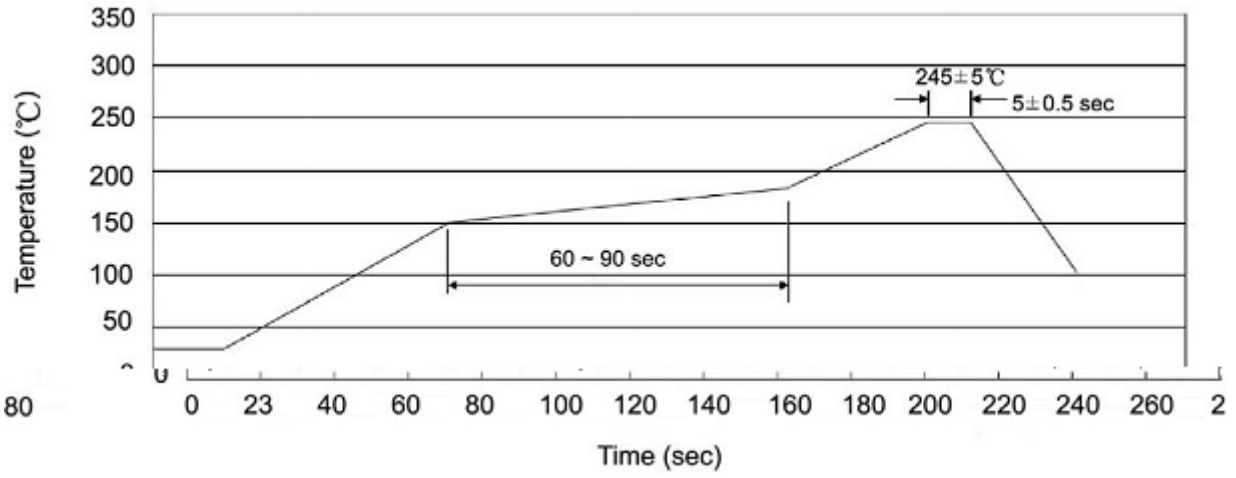

±

±

±

±

±

±

	Units/Reel /	Reels/Inner Box /	Units/Inner Box /	Inner Boxes/Outer Box /	Units/Outer Box /	Reel	Inner Box	Outer Box
SOT-323	3,000	10	30,000	6	180,000	7 ×8	180×120×180	390×385×205