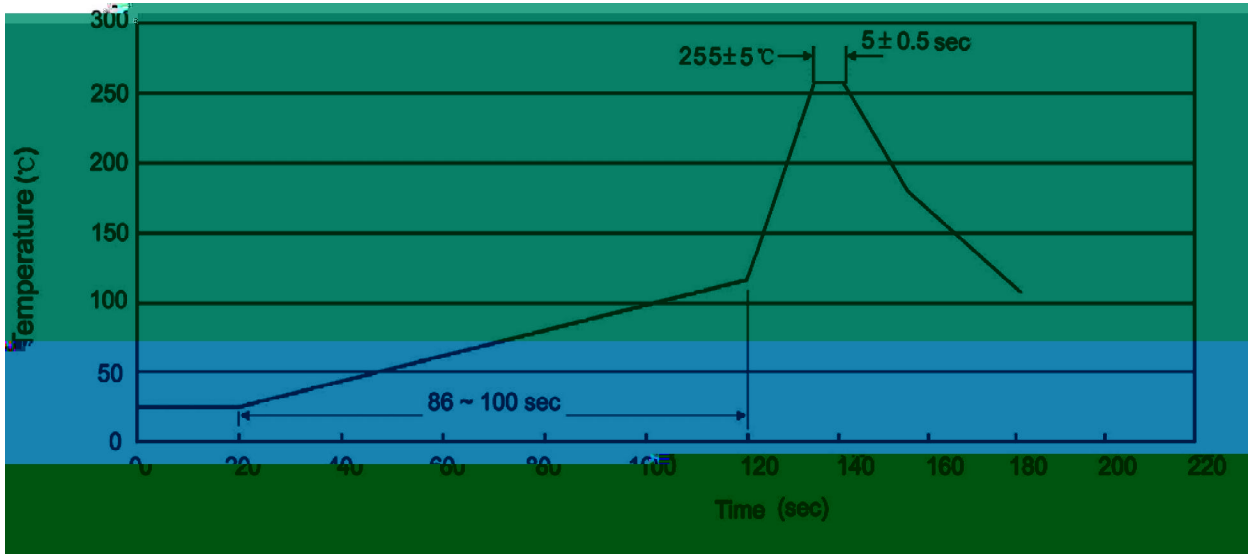

T0-92KR

Symbol	Dimensions In Millimeters	
	Min	Max
A	4.4	4.8
B	4.3	4.7
b	13	15
a	0.40	0.60
E	1.22	1.32
E1	1.22	1.32
C	3.4	3.8
c	0.30	0.50

						Bag	Inner Box	Outer Box
	Units/Bag /	Bags/Inner Box /	Units/Inner Box /	Inner Boxes/Outer Box /	Units/Outer Box /			
TO-92	1,000	10	10,000	5	50,000	135×190	237×172×102	560×245×195
	1,000	10	10,000	10	100,000	135×190	237×172×102	560×245×375

						Inner Box	Outer Box
	Units/tape /	Tape/Inner Box /	Rows/Inner Box /	Inner Boxes/Outer Box /	Units/Outer Box /		
TO-92	3,000	1	120	10	30,000	328×230×42	480×346×235 547×407×268