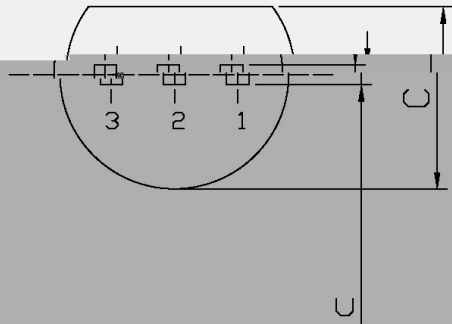

T0-92KR

Symbol	Dimensions In Millimeters	
	Min	Max
A	4.4	4.8
B	4.3	4.7
b	13	15
a	0.40	0.60
E	1.22	1.32
E1	1.22	1.32
C	3.4	3.8
c	0.30	0.50

						Bag	Inner Box	Outer Box
	Units/Bag /	Bags/Inner Box /	Units/Inner Box /	Inner Boxes/Outer Box /	Units/Outer Box /			
TO-92	1,000	10	10,000	5	50,000	135×190	237×172×102	560×245×195
	1,000	10	10,000	10	100,000	135×190	237×172×102	560×245×375

						Inner Box	Outer Box
	Units/tape /	Tape/Inner Box /	Rows/Inner Box /	Inner Boxes/Outer Box /	Units/Outer Box /		
TO-92	3,000	1	120	10	30,000	328×230×42	480×346×235 547×407×268