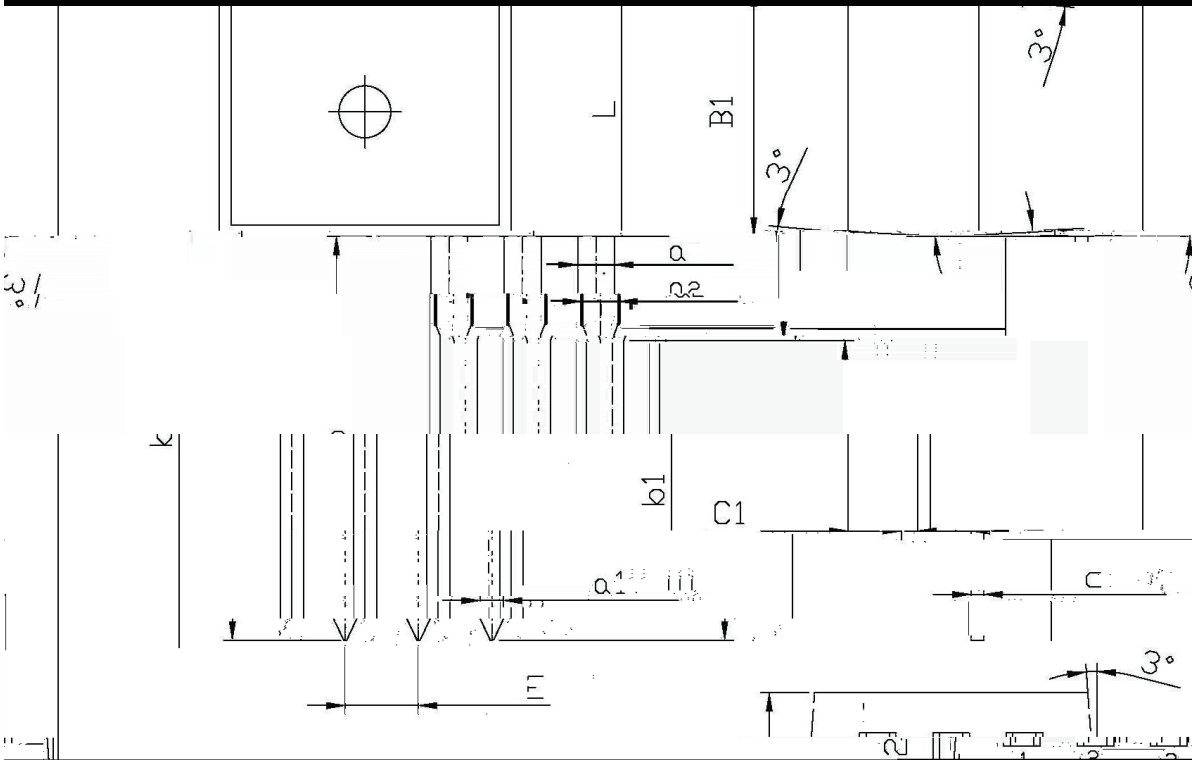

		×	

						μ

mm

TO-220

单位:

Symbol	Dimensions in millimeters		Symbol	Dimensions in millimeters	
	Min	Max		Min	Max
	4	9.87	10.2	3	14
	R	3.56		B	6.3
	B1	9.0		9.4	
	a1	0.6		0.6	
	a	1.22		0.7	
	a2	1.25		0.9	
		1.45		0.4	
				0.6	