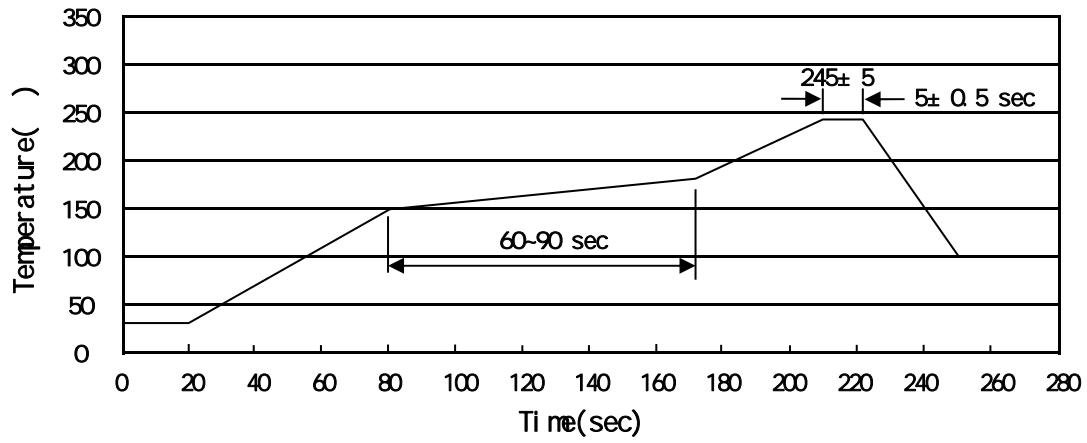

±

±

±

±

±

±

	Units/Reel	Reels/Inner Box	Units/Inner Box	Inner Boxes/Outer Box	Units/Outer Box	Reel	Inner Box	Outer Box
	/	/	/	/	/			

	Units/Tube	Tubes/Inner Box	Units/Inner Box	Inner Boxes/Outer Box	Units/Outer Box	Tube	Inner Box	Outer Box
	/	/	/	/	/