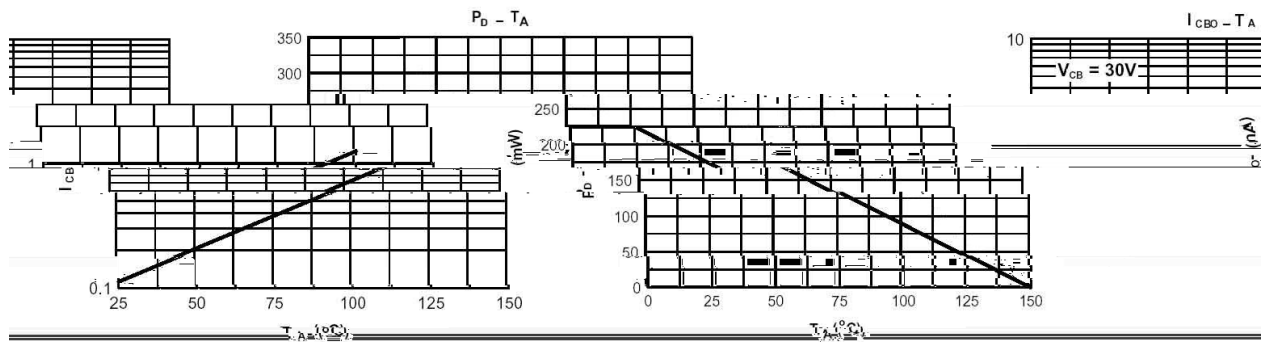

SOT-23

NPN

100 μ A-20mA

μ

SOT-23

单位: mm

±

±

±

±

±

±

±

±

	Units/Reel /	Reels/Inner Box /	Units/Inner Box /	Inner Boxes/Outer Box /	Units/Outer Box /	Reel	Inner Box	Outer Box
SOT-23	3,000	10	30,000	6	180,000	7 ×8	180×120×180	390×385×205