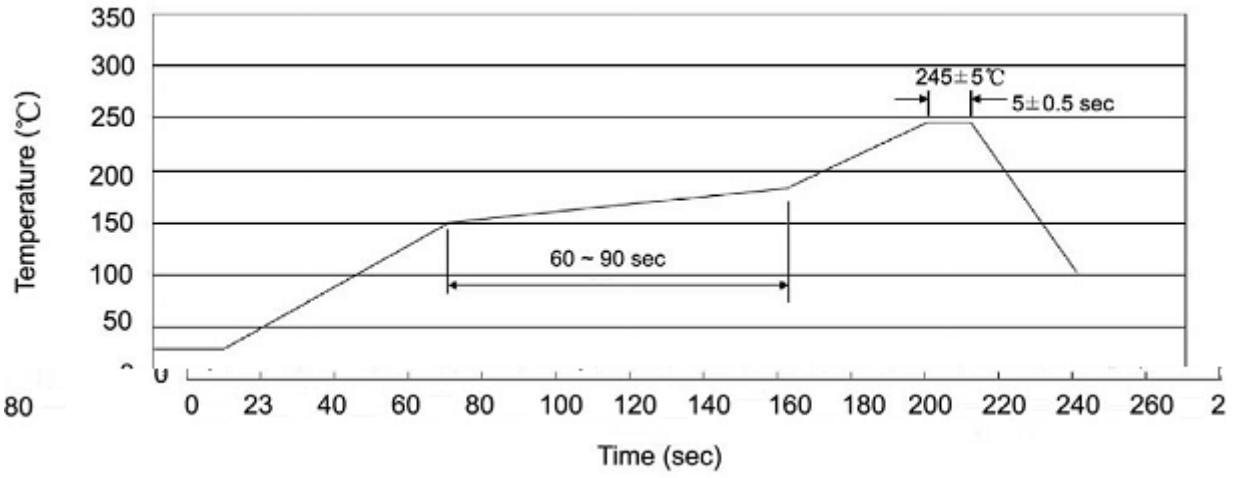

SOT-23

NPN

100 μ A-20mA

μ

SOT-23

单位: mm

±

±

±

±

±

±

±

±

	Units/Reel /	Reels/Inner Box /	Units/Inner Box /	Inner Boxes/Outer Box /	Units/Outer Box /	Reel	Inner Box	Outer Box
SOT-23	3,000	10	30,000	6	180,000	7 ×8	180×120×180	390×385×205