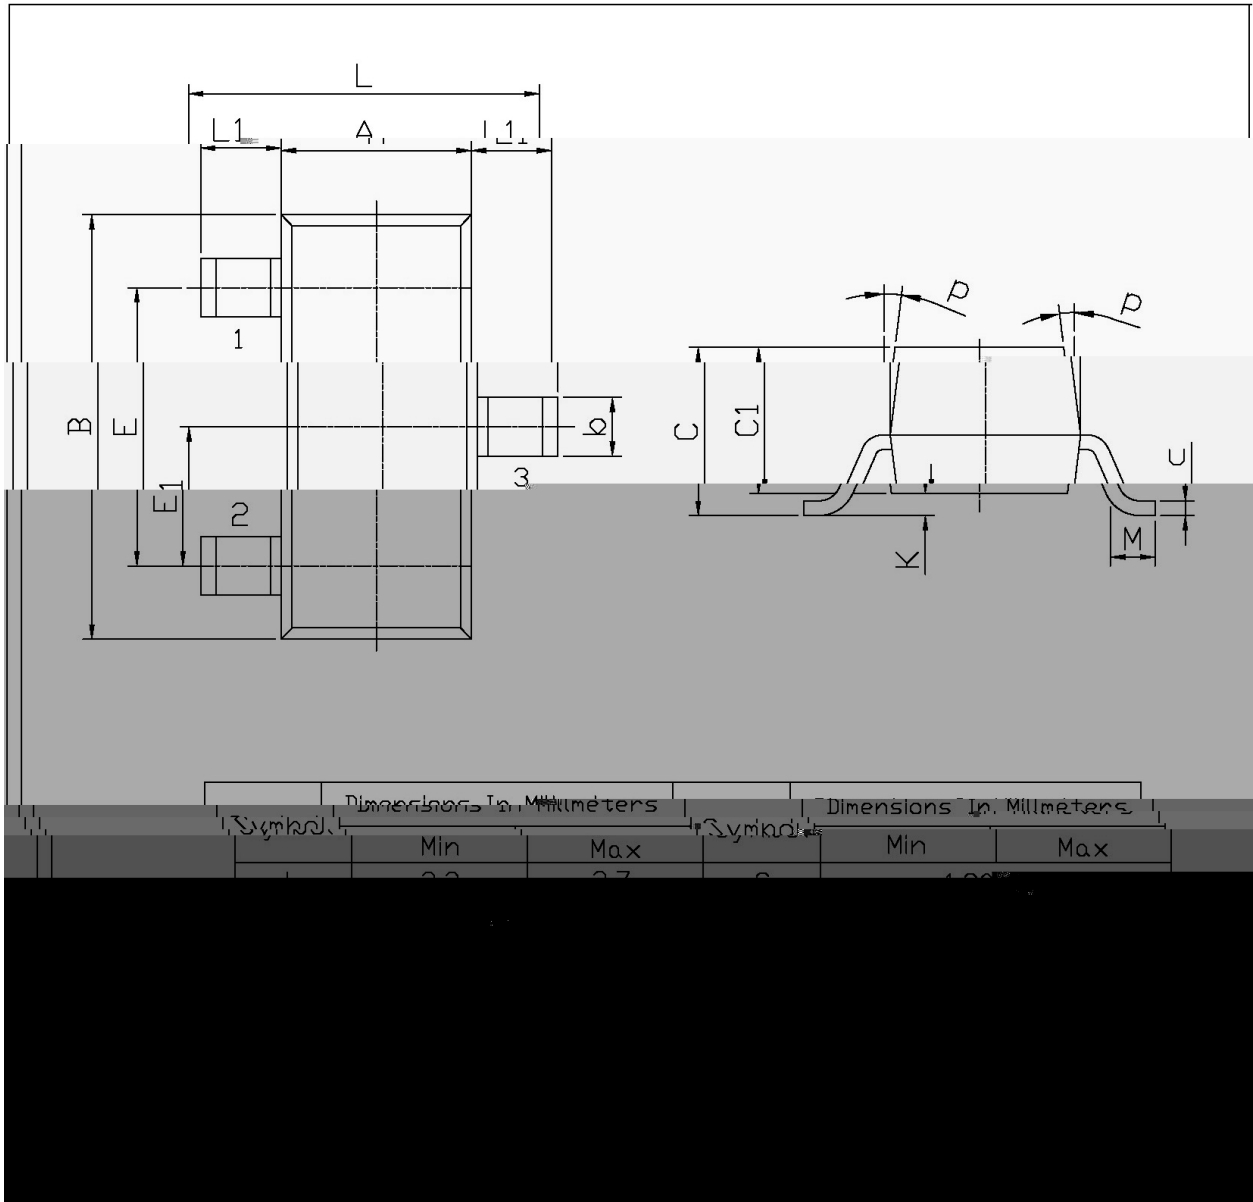

SOT-23

NPN

100 μ A-20mA

μ

SOT-23

单位: mm

±

±

±

±

±

±

±

±

	Units/Reel /	Reels/Inner Box /	Units/Inner Box /	Inner Boxes/Outer Box /	Units/Outer Box /	Reel	Inner Box	Outer Box
SOT-23	3,000	10	30,000	6	180,000	7 ×8	180×120×180	390×385×205