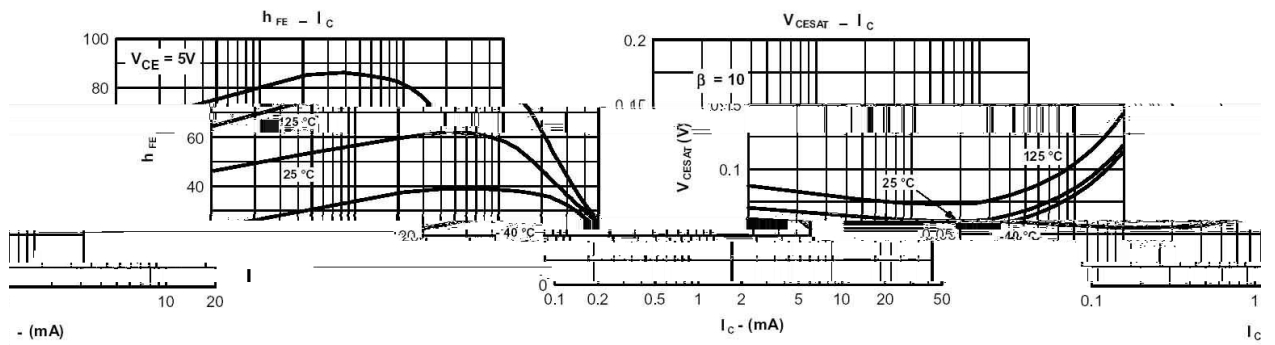

SOT-23

NPN

100 μ A-20mA

μ

SOT-23

单位: mm

±

±

±

±

±

±

±

±

	Units/Reel /	Reels/Inner Box /	Units/Inner Box /	Inner Boxes/Outer Box /	Units/Outer Box /	Reel	Inner Box	Outer Box
SOT-23	3,000	10	30,000	6	180,000	7 ×8	180×120×180	390×385×205