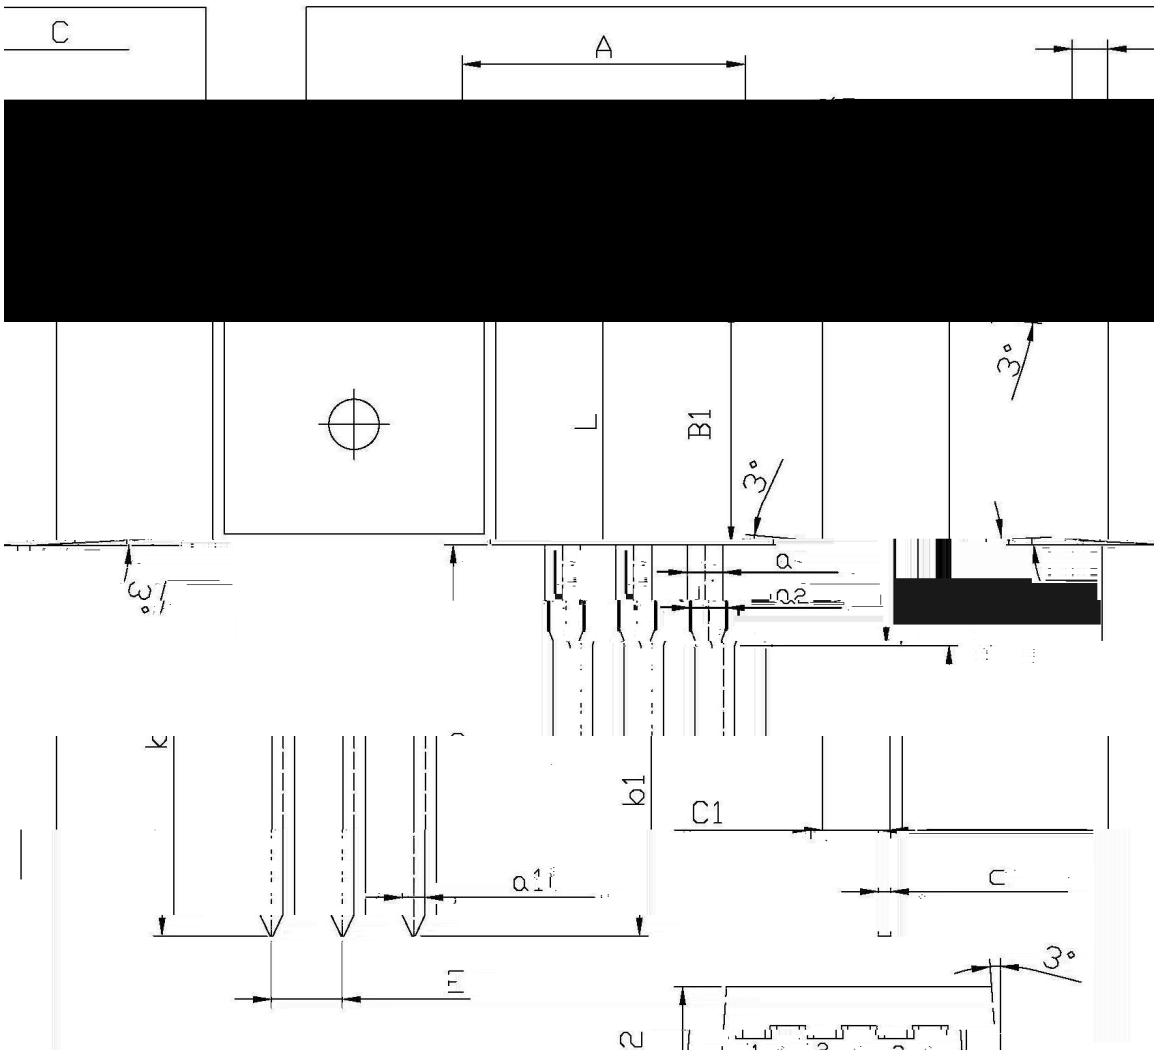

单位: mm

TO-220

单位:

Symbol	Dimensions in Millimeters		Symbol	Dimensions in Millimeters	
	Min	Max		Min	Max
A	9.8	10.2	C	1.2	1.4
R	3.56	3.64	B	6.3	6.7
	15.7	16.1	B1	9.0	9.4
	0.4	0.6		0.22	0.32
	0.45			0.2	0.25

						Bag	Inner Box	Outer Box
	Units/Bag /	Bags/Inner Box /	Units/Inner Box /	Inner Boxes/Outer Box /	Units/Outer Box /			
TO-220/F	200	10	2,000	5	10,000	135×190	237×172×102	560×245×195

						Tube	Inner Box	Outer Box
	Units/Tube /	Tubes/Inner Box /	Units/Inner Box /	Inner Boxes/Outer Box /	Units/Outer Box /			
TO-220/F	50	20	1,000	5	5,000	532×31.4×5.5	555×164×50	575×290×180